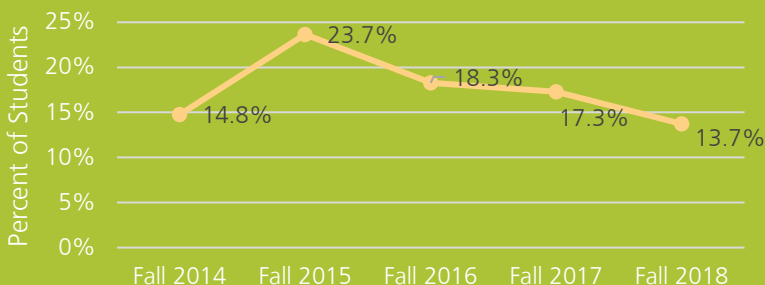

BE ACTIVE

SAFE ROUTES

BeActiveSafeRoutes.com

BROKEN ARROW ELEMENTARY SCHOOL

13.7

percent of Broken Arrow students walk or bike to school

WALKING OR BIKING TO SCHOOL SINCE 2014

WHAT'S NEXT?

Almost two-thirds of Lawrence parents say their students want to walk or bike to school, yet less than 20 percent regularly do. Safe Routes partners are working to improve the suggested routes by filling sidewalk gaps and adding other traffic calming improvements.