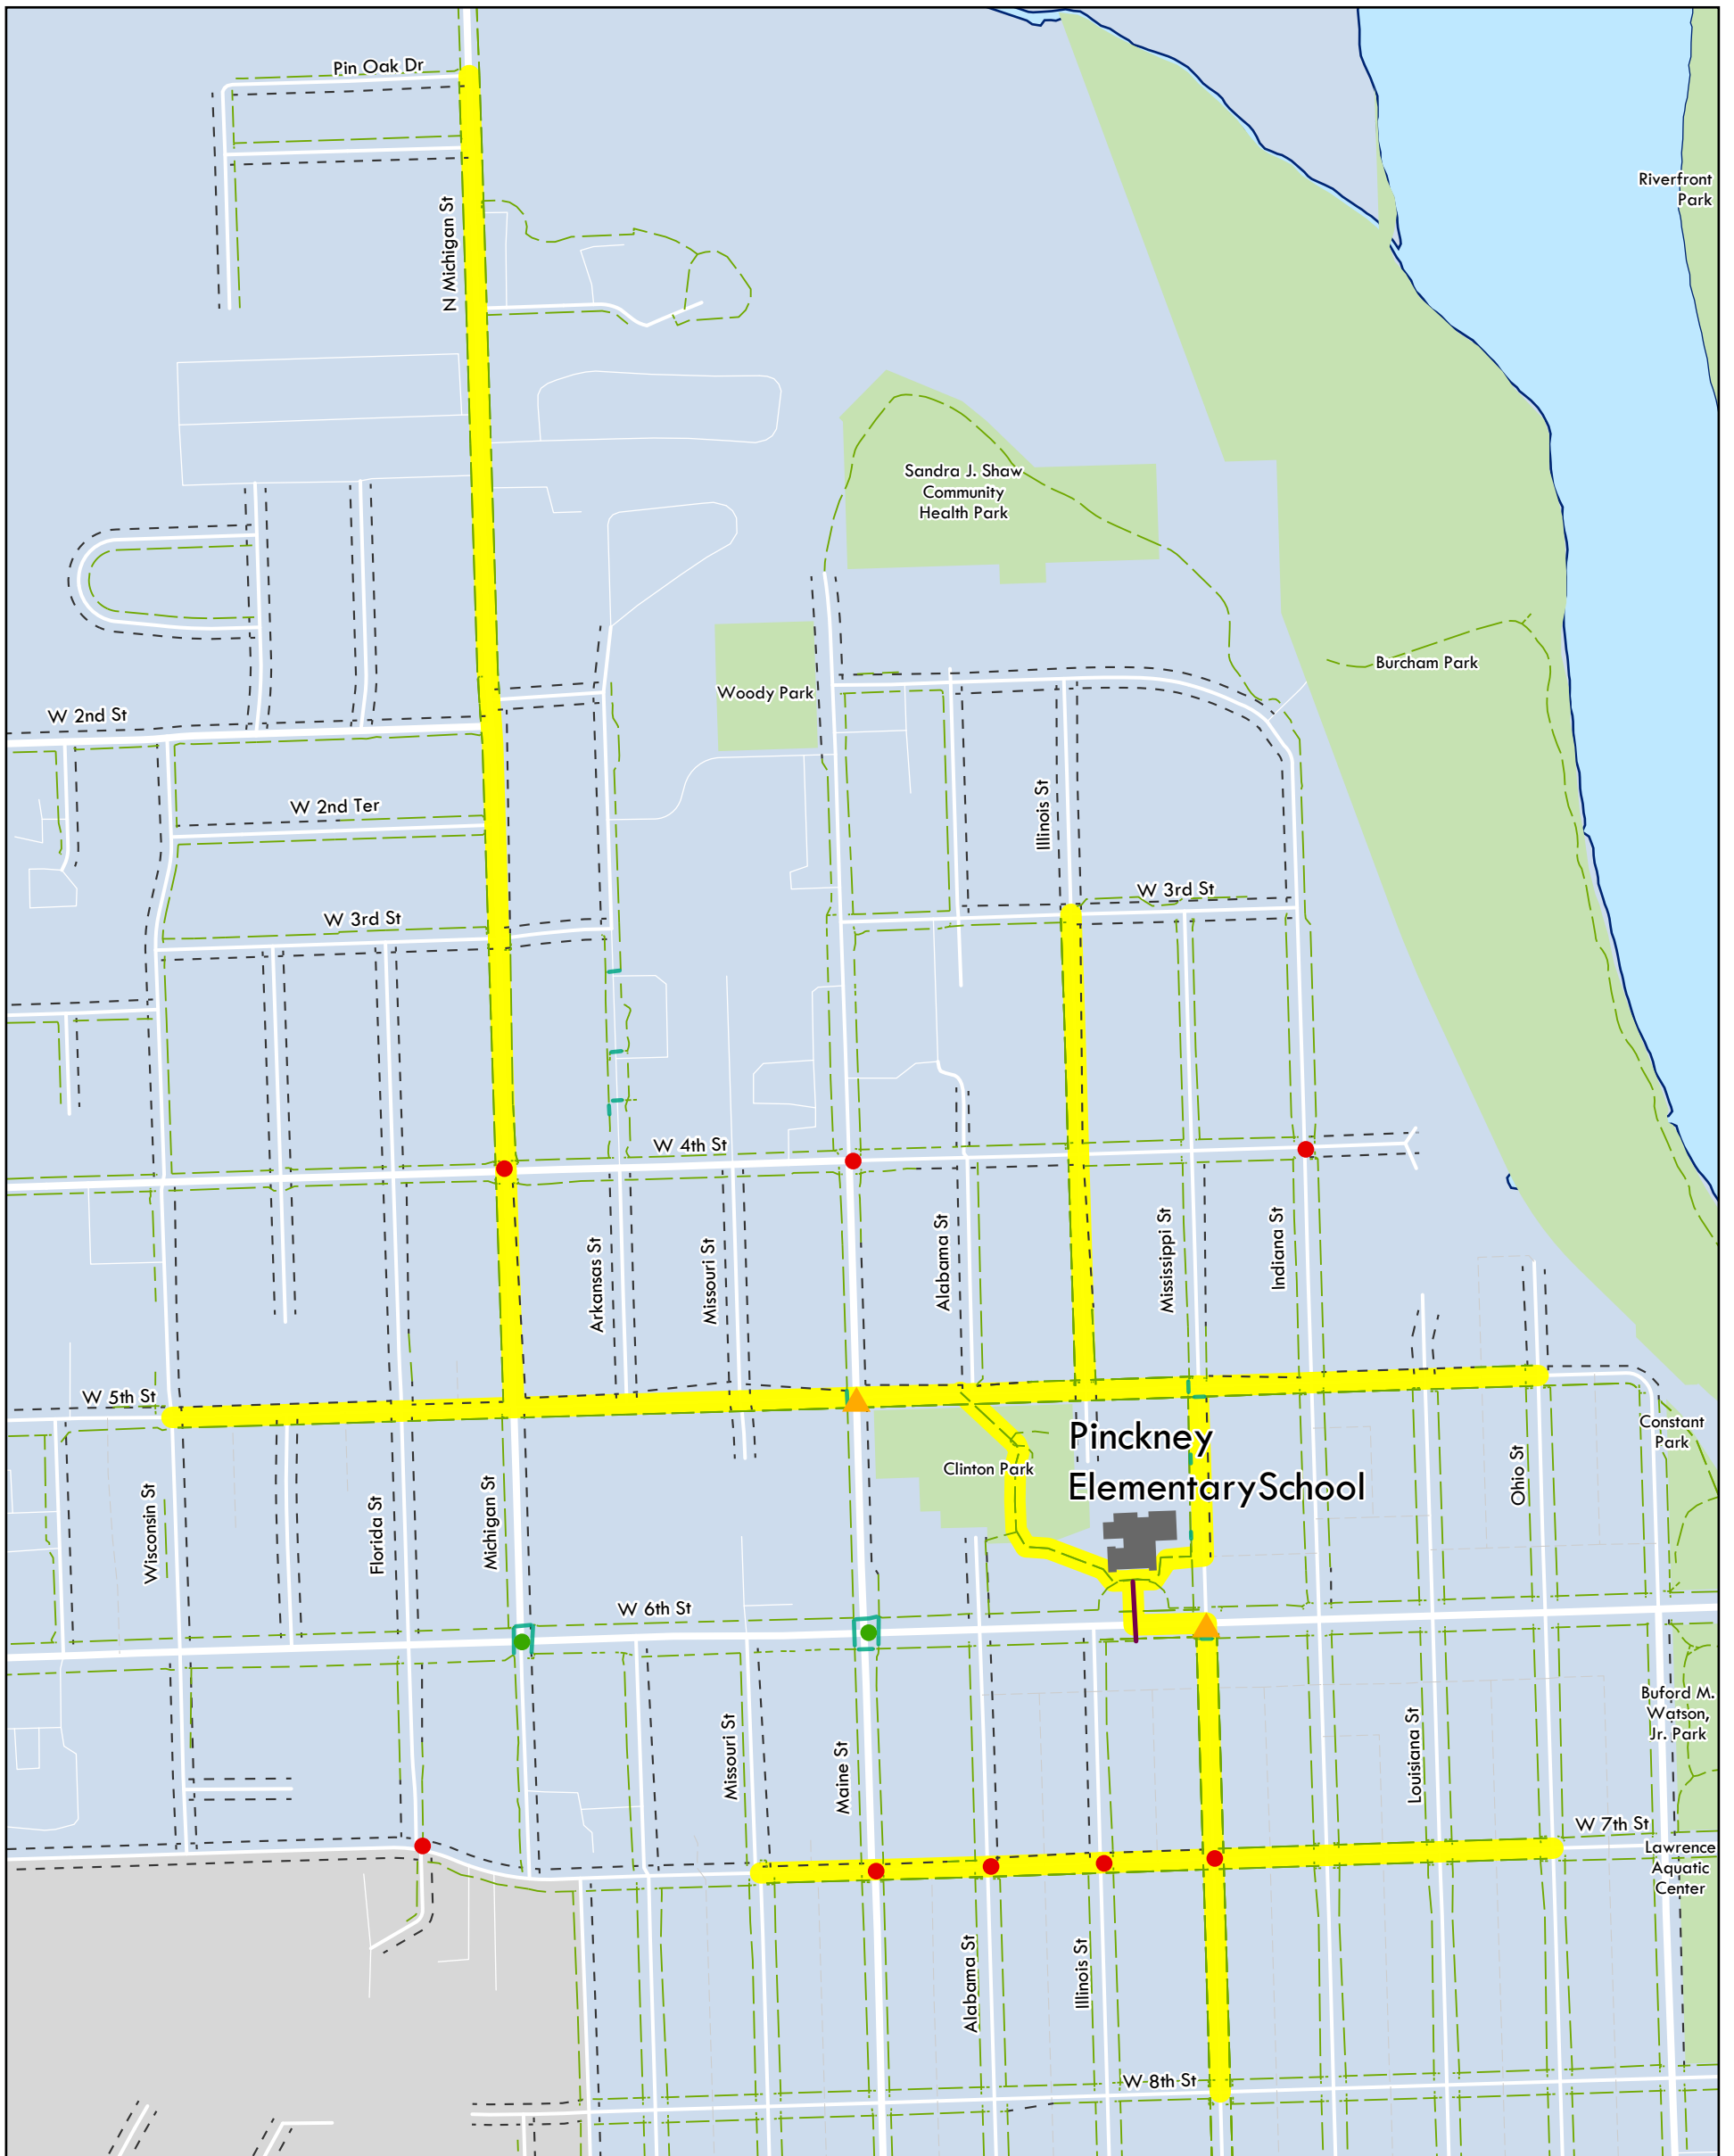

Pinckney Elementary School

For more information or to see all school maps visit: BeActiveSafeRoutes.com
Suggested "Route to School" with school boundaries.

Route Information

- Elementary School
- Elementary School Routes
- School Attendance Boundary

Sidewalk Status

- School Crossing Guard
- Traffic Signal
- All Way Stop
- Improved Crosswalk
- Sidewalk
- Undercrossing
- No Sidewalk

DISCLAIMER NOTICE

The map is provided "as is" without warranty or any representation of accuracy, timeliness or completeness. The burden for determining accuracy, completeness, timeliness, merchantability and fitness for or the appropriateness for use rests solely on the requester. The City of Lawrence makes no warranties, express or implied, as to the use of the map. There are no implied warranties of merchantability or fitness for a particular purpose. The requester acknowledges and accepts the limitations of the map, including the fact that the map is dynamic and is in a constant state of maintenance, correction and update.